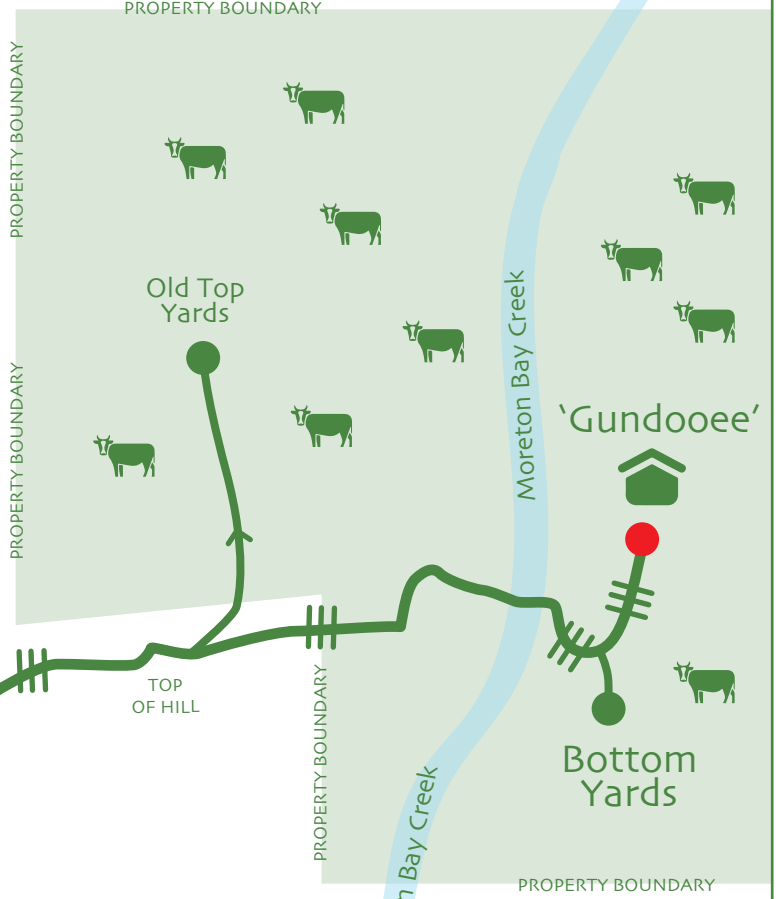

DUNEDOO

LEADVILLE

COOLAH

CASSILIS

'Gundooee'

995 Wardens Rd, Leadville NSW 2844  
Phone Rob: 0429 750 350 or 6375 0350

From COOLAH

From DUNEDOO

Homestead Rd

Hobbin's Gully Bridge

LEADVILLE

'Dhu Robin'

WARDENS RD

NOTE:  
10km from Leadville to 'Gundooee'

'Bald Ridge'

WARDENS RD

'Red Hill'

TOP OF HILL

Sir Ivan Dougherty Dr

5km from Golden Hwy to Leadville

15km to Dunedoo 88km to Merriwa

GOLDEN HWY

995 Wardens Rd, Leadville NSW 2844  
Phone Rob: 0429 750 350 or 6375 0350